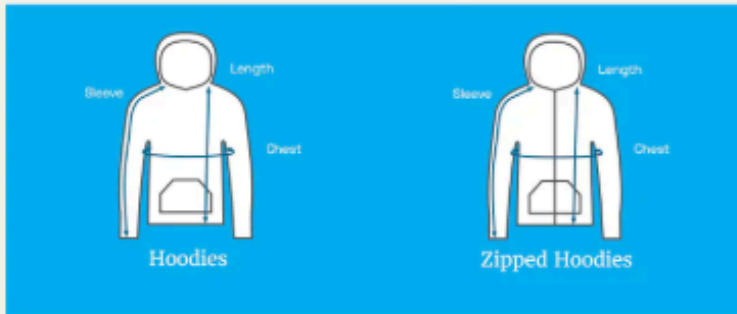

woodbank hoodies

EARTH UNIFORM
SUSTAINABLY SMART

Measuring GUIDE

How to measure the chest

Measure around the chest at 2cm below the underarms in inches. Locate the closest inch size from the chart below to find out which age size will best fit.

How to measure the garment length

Measure from the top of the shoulder (highest point) to find where the hem of the garment will sit on the body.

How to measure the sleeve length

Measure from the top of the shoulder (closest to the neck) to find where the edge of the sleeve cuff will sit on the arm.

One+All Woodbank Hoodies/Zipped Hoodies

GARMENT LABEL SIZE	2/3 YRS	3/4 YRS	5/6 YRS	7/8 YRS	9/10 YRS	11/12 YRS	13 YRS	S	M	L	XL	XXL
Conversion to chest inch sizing (to fit)	22"	24"	26"	28"	30"	32"	34"	36 /38"	40 /42"	44"	48"	52"
Hoodie garment length (side neck to hem) in cm	42	44	48	52	58	62	64	71	73	75	77	79
Hoodie sleeve length (side neck to cuff) in cm	40	43	48	53	58	63	68	74	76	78	80	83
Zipped Hoodie sleeve length (side neck to cuff) in cm	40	44	50	55.5	60	65.5	68	72	74.5	76.5	79	72.5